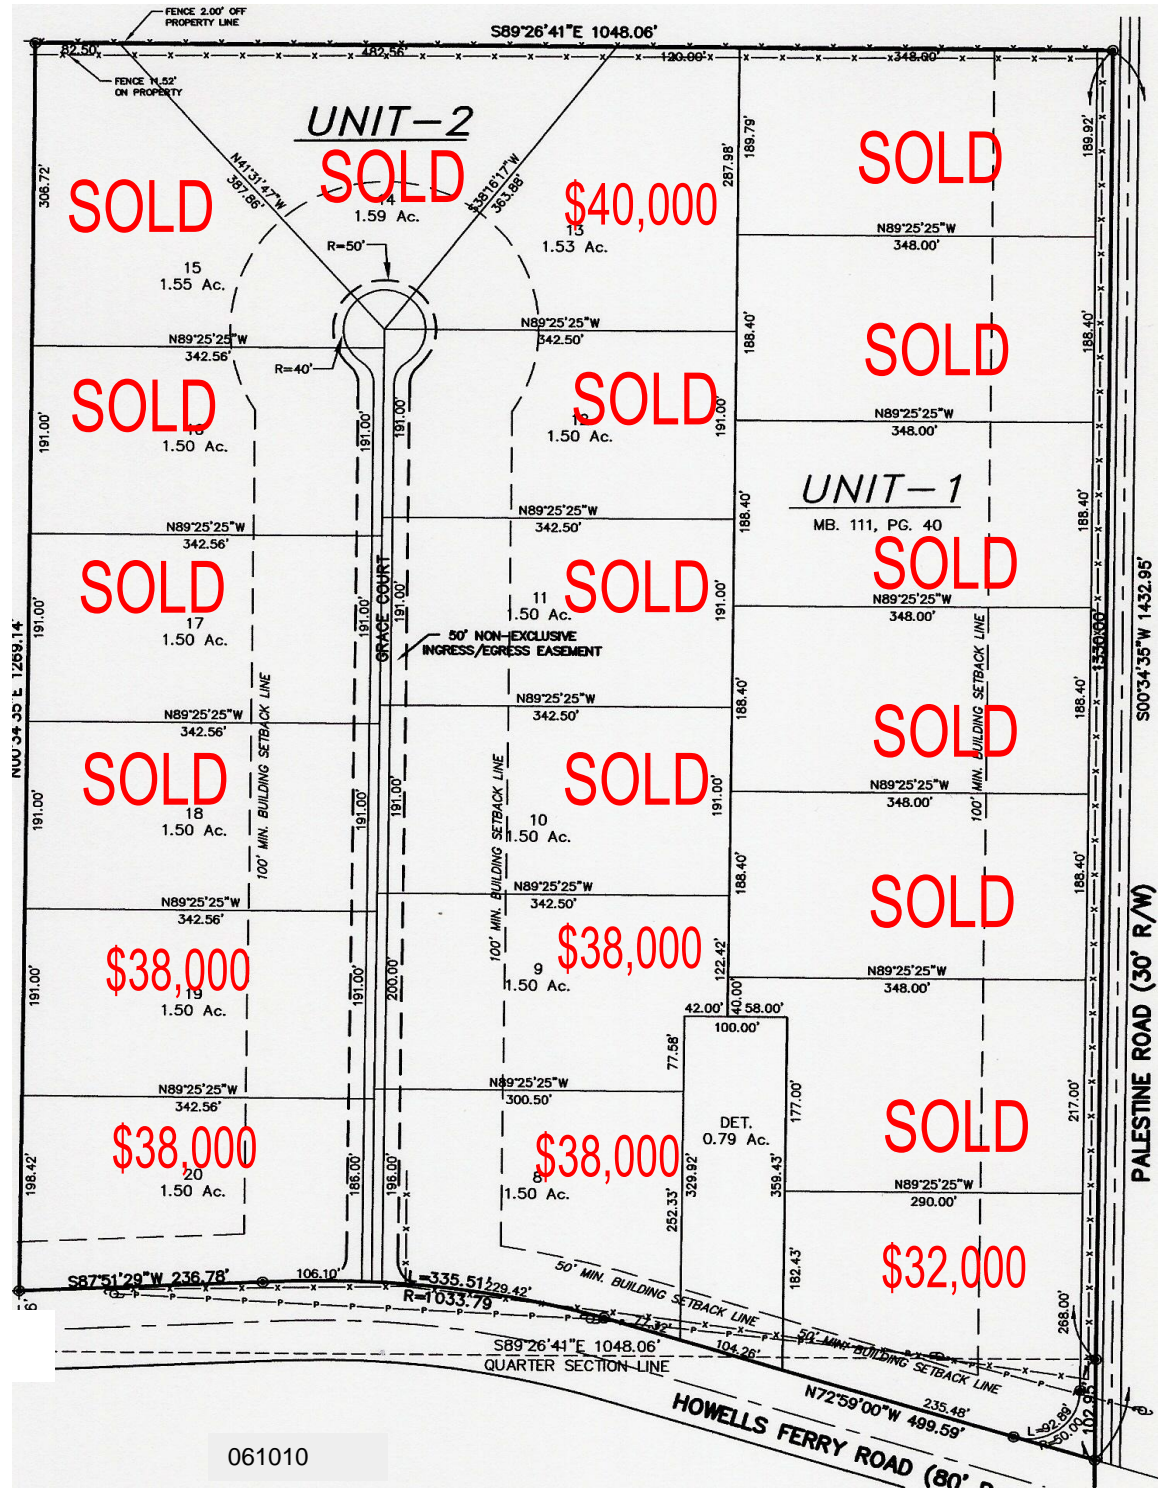

**1.5+/- Acre Lots
FOR SALE**
Starting at $32,000*

Located in the Peaceful & Beautiful
TANNER WILLIAMS COMMUNITY
at
Howells Ferry & Palestine Roads

2,000 SF Minimum Homes
Estate Sized Lots
Highly Restricted
Public Water

Contact:
TINA GASTON DAVIS
251.649.1200

WWW.TheHarmonyTeam.com

*Owner Financing Available
Prices subject to change

061010