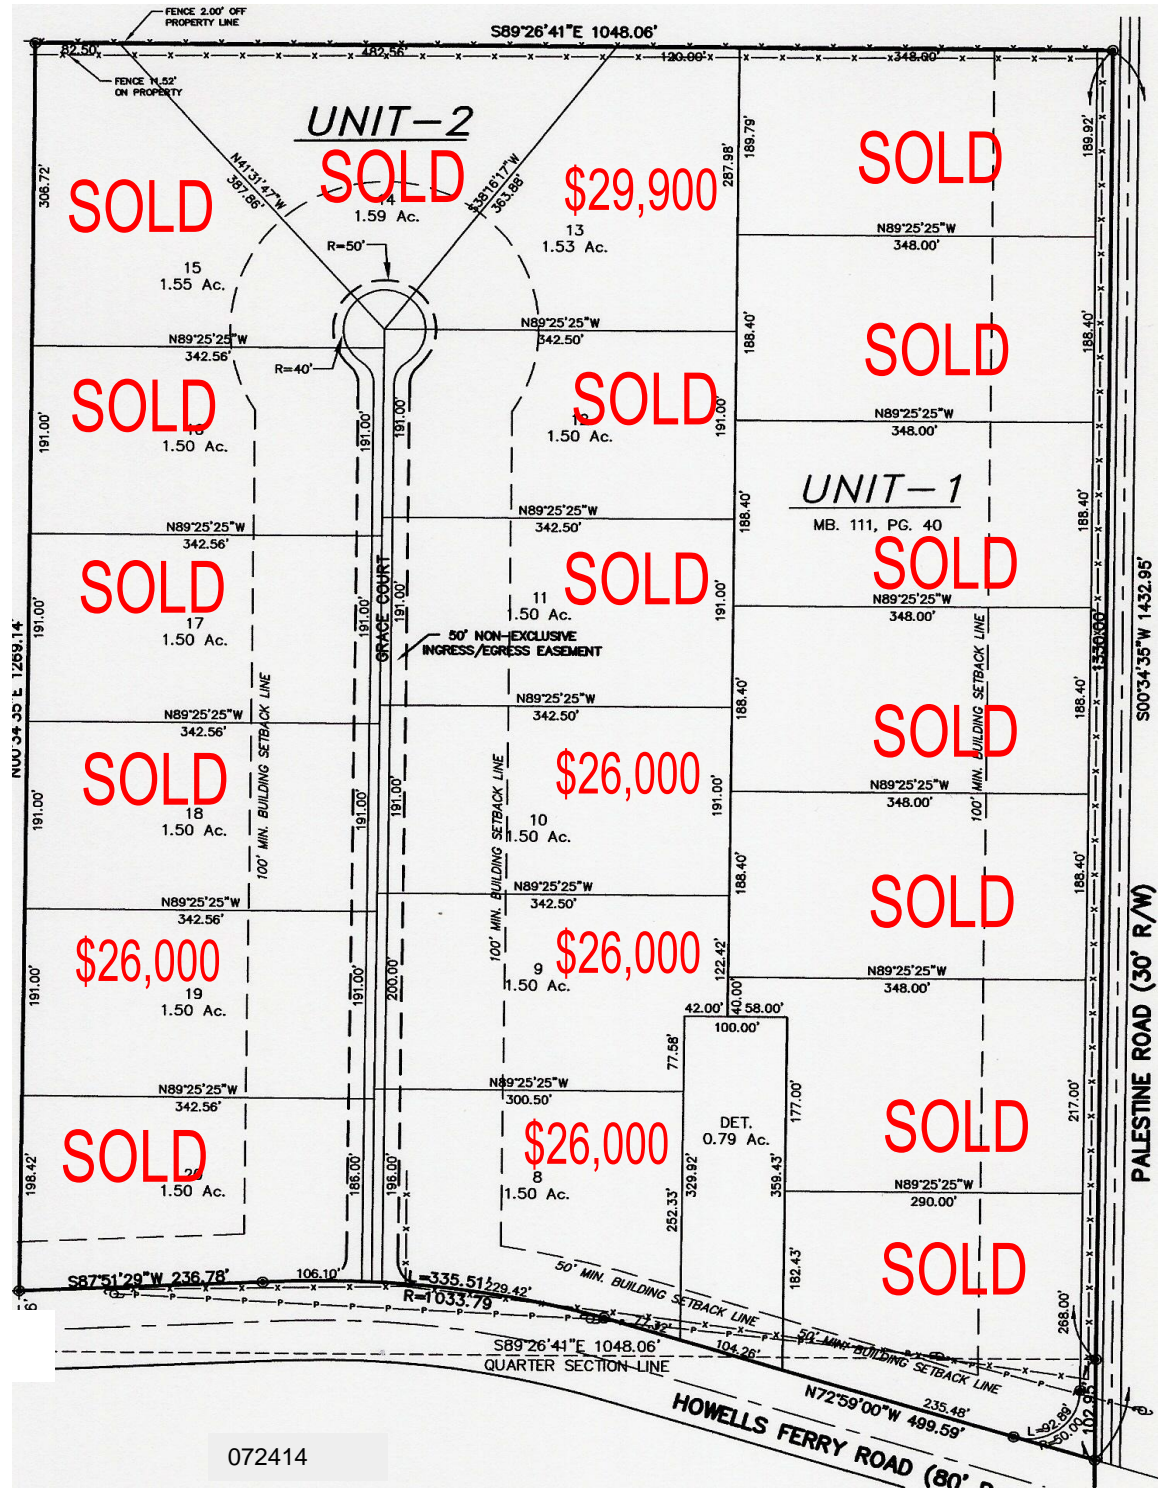

**1.5+/- Acre Lots
FOR SALE**
Starting at $24,900*

Located in the Peaceful & Beautiful
TANNER WILLIAMS COMMUNITY
at
Howells Ferry & Palestine Roads

2,000 SF Minimum Homes
Estate Sized Lots
Highly Restricted
Public Water

Contact:
TINA GASTON DAVIS
251.649.1200

WWW.TheHarmonyTeam.com

*Owner Financing Available
Prices subject to change

072414